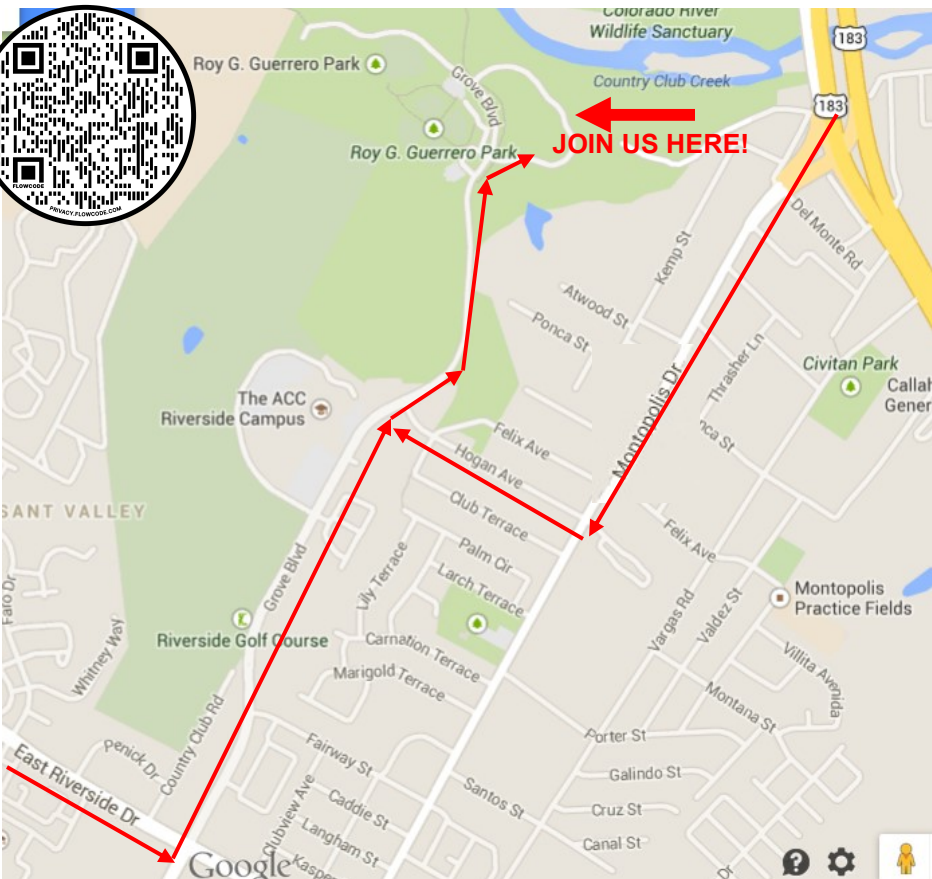

Austin Spirit of Life Deaf Church WORSHIP SERVICE & THANKS PICNIC

WHEN? SUNDAY, NOVEMBER 19, 2023 10:00 AM – 6:00 PM

- Games, food, fun for adults, youth, and kids!
- About 11:00 AM, devotional worship time!
- About 12:30 PM, pray and eat potluck lunch!
- ASLDC is providing the meat dishes!
You bring a side dish to share with everyone.
FREE! You please sign up by Thursday,
Nov. 16th at asldc.weebly.com/picnic.html
- About 2:00 PM, games, hiking, or beach fun!

GREAT PLACE! ROY GUERRERO PARK, 400 GROVE BLVD.

- Go to ACC Riverside on Grove Blvd., then keep going few blocks north!
- Large area for lots of people – near restrooms and playscape for kids!

More info? 512-961-3861 VP 512-673-7005 Txt/V or austinspiritdeaf@gmail.com

RESERVED RAMADA!

GREAT KIDS PLAYSCAPE!

**WALK TO SECRET BEACH
or MANY HIKING TRAILS!**

You can print more flyers – invite friends! www.asldc.weebly.com/picnic.html
ALL PERSONS SIGN UP ONLINE NOW AT THIS BLUE LINK BY THURS., NOV 16th
so we can know how much food and supplies to buy for this group!